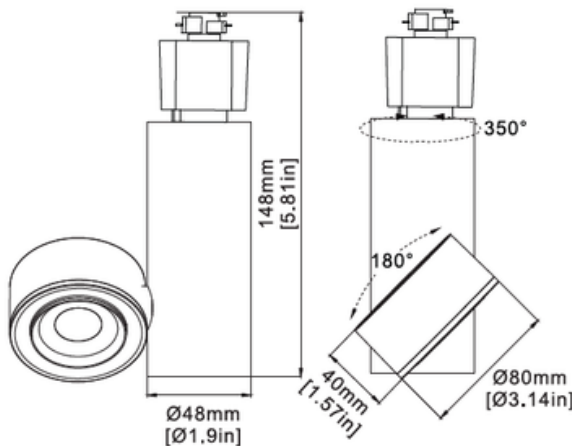

LED Track Light

Adapter

JUNO

HALO

General Data

Color: Black / White

Installation method: Track Mounted

Place of application: Indoor

Color rendering index: 90

Service life [h]: 50000

Number of on/off cycles: ≥ 30000

Lighting angle [°]: 15-55

Light Shape: Round

Luminous efficiency of the lamp [lm/W]: 70

Housing material: Aluminum

IP class: 20

Size [inch]: D3.14*L5.81

Operating temp. [°C]: -25~50

Storage temp. [°C]: -25~45

Additional Information

Warranty: 5 Years

Certification: ETL

Number of units in the outer box: 30

Gross weight of a outer box [kg]: 21