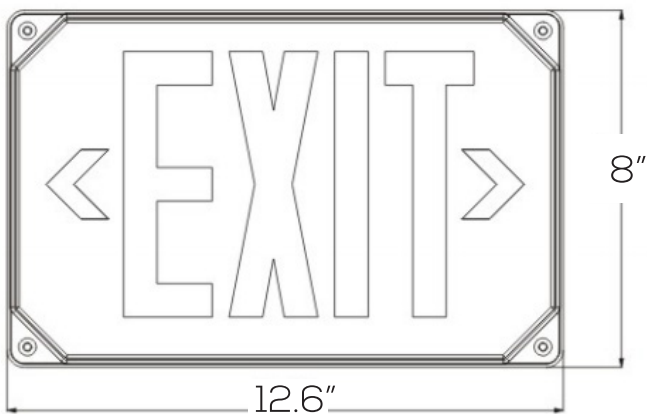

**LED OUTDOOR
EXIT SIGN
SERIES**

SES-EX7006

Technical Specifications

Size:	12.6" L x 8" W
Watts:	3W
Voltage:	120/277VAC (60Hz)
Dimmable:	No
IP Rate:	IP65
Materials:	Thermoplastic ABS, PC
Housing Color:	White, Red
Lettering:	Double Sided
Lifespan:	25,000 hours
Backup Time:	≥90 minutes
Battery:	3.6V 500mAh Ni-Mh
Mounting:	Wall, Side, Ceiling
Operating Temp:	-4°F - 122°F

 **(817)-576-4113**

RICHARDSON

318 South Central Expressway, STE 113,
Richardson, Texas, 75080, United States.

 **(469)-372-0795**

Features

This Exit Sign is exceptionally water resistant and can be used in exterior areas that come in direct contact with precipitation. This sign has lettering on both sides and can be mounted on a ceiling or wall. Do not mount this sign near a gas or electric heater.

Dimensions

Model Numbers

10798: SES-EX7006-W

Call NOW (888)-977-8737 WWW.SUPERTECHLEDS.COM

SAN ANTONIO

3714 Northwest Loop 410,
San Antonio, Texas, 78229.

(210)-290-8493

NORTH RICHLAND HILLS