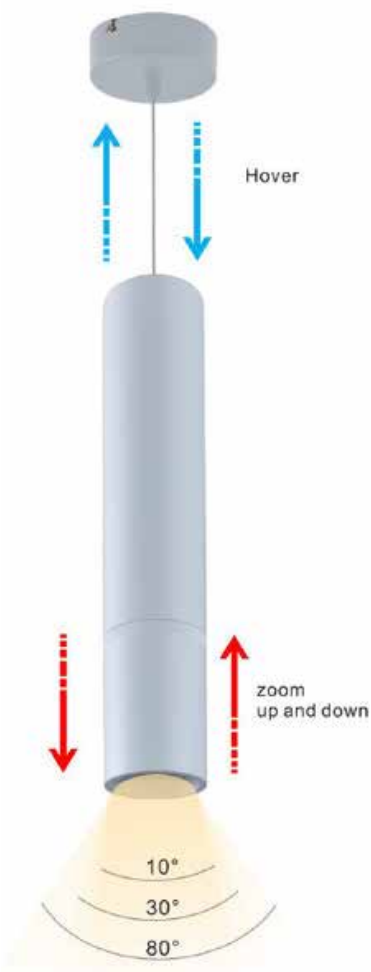

Product Specification Sheet

TD24X20A-30-5CCT

LED Pendant Light

General Data

Color: Black / White
Installation method: Suspension
Place of application: Indoor

Technical Data

Rated voltage [V]: 120-277 AC
Rated frequency [Hz]: 60
Power [W]: 30
Light source: LED COB
Dimming method: TRIAC Dimming at 120V
Luminous flux [lm]: 2600
Color temperature: 2700K-3000K-3500K-4000K-5000K
Color rendering index: 90
Service life [h]: 50000
Number of on/off cycles: ≥30000
Lighting angle [°]: 8-80
Light Shape: Round
Luminous efficiency of the lamp [lm/W]: 80
Housing material: Aluminum
IP class: 20
Size [inch]: D2.91*L14.57
Operating temp. [°C]: -25~50
Storage temp. [°C]: -25~45
Cable Length [mm]: 0-1500