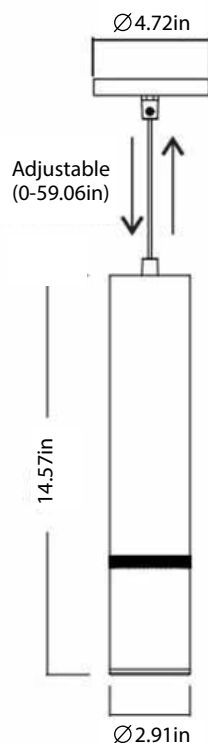

Product Specification Sheet

TD24X20A-30-5CCT

LED Pendant Light

General Data

Color: Black / White
Installation method: Suspension
Place of application: Indoor

Technical Data

Rated voltage [V]: 120-277 AC
Rated frequency [Hz]: 60
Power [W]: 30
Light source: LED COB
Dimming method: TRIAC Dimming at 120V
Luminous flux [lm]: 2600
Color temperature: 2700K-3000K-3500K-4000K-5000K
Color rendering index: 90
Service life [h]: 50000
Number of on/off cycles: ≥30000
Lighting angle [°]: 8-80
Light Shape: Round
Luminous efficiency of the lamp [lm/W]: 80
Housing material: Aluminum
IP class: 20
Size [inch]: D2.91*L14.57
Operating temp. [°C]: -25~50
Storage temp. [°C]: -25~45
Cable Length [mm]: 0-1500

Additional Information

Warranty: 5 Years
Certification: ETL
Number of units in the outer box: 10
Gross weight of a outer box [kg]: 17

Call NOW (888)-977-8737 WWW.SUPERTECHLEDS.COM

SAN ANTONIO

3714 Northwest Loop 410,
San Antonio, Texas, 78229.