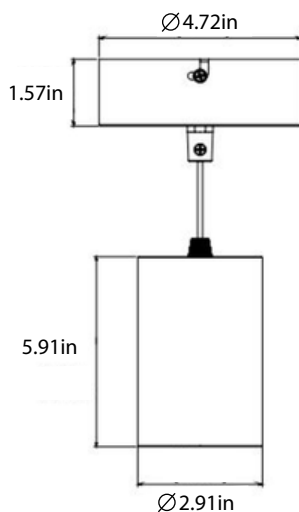

Product Specification Sheet

TD22D15A-3CCT

LED Pendant Light

General Data

Color: Black / White

Installation method: Suspension

Place of application: Indoor

Technical Data

Rated voltage [V]: 120-277 AC

Rated frequency [Hz]: 60

Power [W]: 14

Light source: LED COB

Dimming method: TRIAC Dimming at 120V

Luminous flux [lm]: 1150

Color temperature: 3000K-4000K-5000K

Color rendering index: 90

Service life [h]: 50000

Number of on/off cycles: ≥30000

Lighting angle [°]: 15/24/36/55

Light Shape: Round

Luminous efficiency of the lamp [lm/W]: 80

Housing material: Aluminum

IP class: 20

Size [inch]: D2.91*L5.91

Operating temp. [°C]: -25~50

Storage temp. [°C]: -25~45

Cable Length [mm]: 0-1500

Additional Information

Warranty: 5 Years

Certification: ETL

Number of units in the outer box: 20

Gross weight of a outer box [kg]: 21

Call NOW (888)-977-8737 WWW.SUPERTECHLEDS.COM

SAN ANTONIO

3714 Northwest Loop 410,
San Antonio, Texas, 78229.

(210)-290-8493

DALLAS/FORTWORTH

6805 NE Loop 820, Suite#406,
North Richland Hills, Texas, 76180.

(817)-576-4113

RICHARDSON

318 South Central Expressway, STE 113,
Richardson, Texas, 75080, United States.

(469)-372-0795